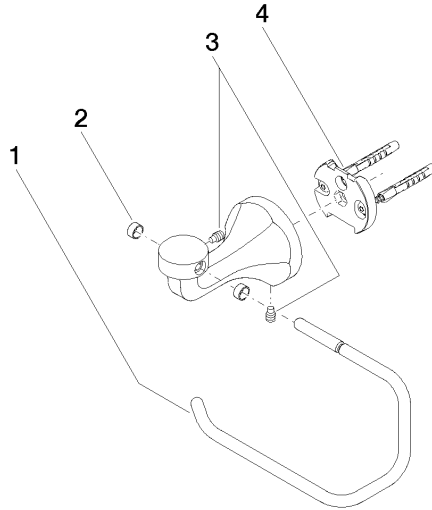

83 500 361

- width 145mm
- height 120 mm
- 95mm projection

	Chrome	83 500 361-00
	Brushed Platinum	83 500 361-06
	Platinum	83 500 361-08
	Durabress (23kt Gold)	83 500 361-09
	Brushed Durabress (23kt Gold)	83 500 361-28
	Brushed Dark Platinum	83 500 361-99

83 500 361

mm [inches]

83 500 361

Parts for other finishes can be found here: Brushed Platinum

### Spare parts list

No.	Item Number	Name	Quantity used	Delivery time
1	08 18 70 501-00	bow	1	10
2	08 18 40 505 90	sleeve	2	2
3	04 31 11 140 00 90	pin	2	2
4	05 17 97 507 00 90	fixing set	1	2