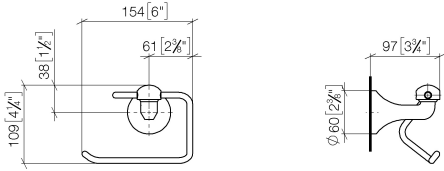

83 500 361

- width 145mm
- height 120 mm
- 95mm projection

	Chrome	83 500 361-00
	Brushed Platinum	83 500 361-06
	Platinum	83 500 361-08
	Durabress (23kt Gold)	83 500 361-09
	Brushed Durabress (23kt Gold)	83 500 361-28
	Brushed Dark Platinum	83 500 361-99

83 500 361

mm [inches]

83 500 361

Parts for other finishes can be found here: Brushed Platinum

### Spare parts list

No.	Item Number	Name	Quantity used	Delivery time
1	08 18 70 501-00	bow	1	10
2	08 18 40 505 90	sleeve	2	2
3	04 31 11 140 00 90	pin	2	2
4	05 17 97 507 00 90	fixing set	1	2