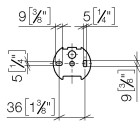

83 500 361

- width 145mm
- height 120 mm
- 95mm projection

	Chrome	83 500 361-00
	Brushed Platinum	83 500 361-06
	Platinum	83 500 361-08
	Durabress (23kt Gold)	83 500 361-09
	Brushed Durabress (23kt Gold)	83 500 361-28
	Brushed Dark Platinum	83 500 361-99

83 500 361

mm [inches]

83 500 361

Parts for other finishes can be found here: Brushed Platinum